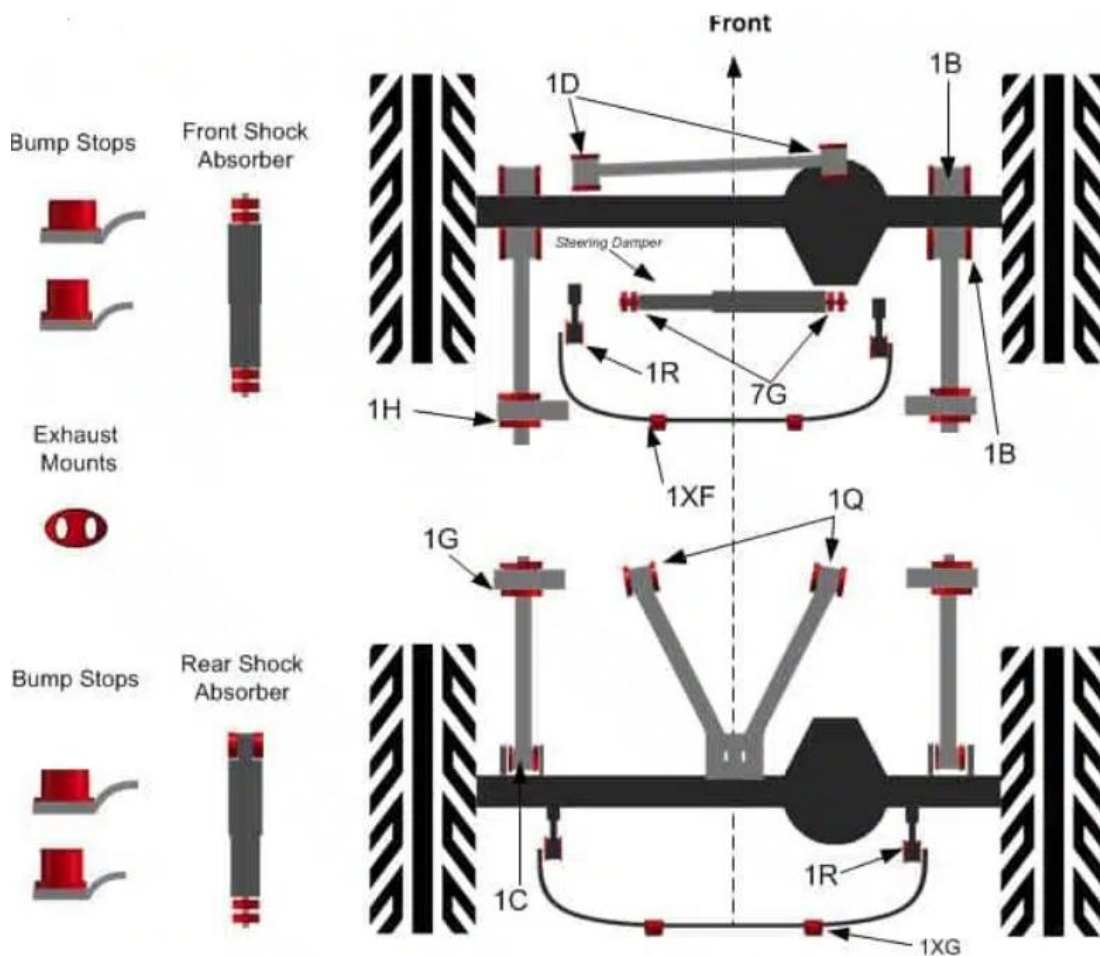

## STEERING DAMPER BUSH KIT

PERFORMANCE RED KIT15

Range Rover Classic to 1994

Discovery 1

Part Number: RA1604PBR

QUALITY PARTS AND ACCESSORIES

Triumph House, Sleaford Road, Bracebridge Heath, Lincoln LN4 2NA,  
England Telephone: 01522 568000 | E-mail: sales@rimmerbros.com